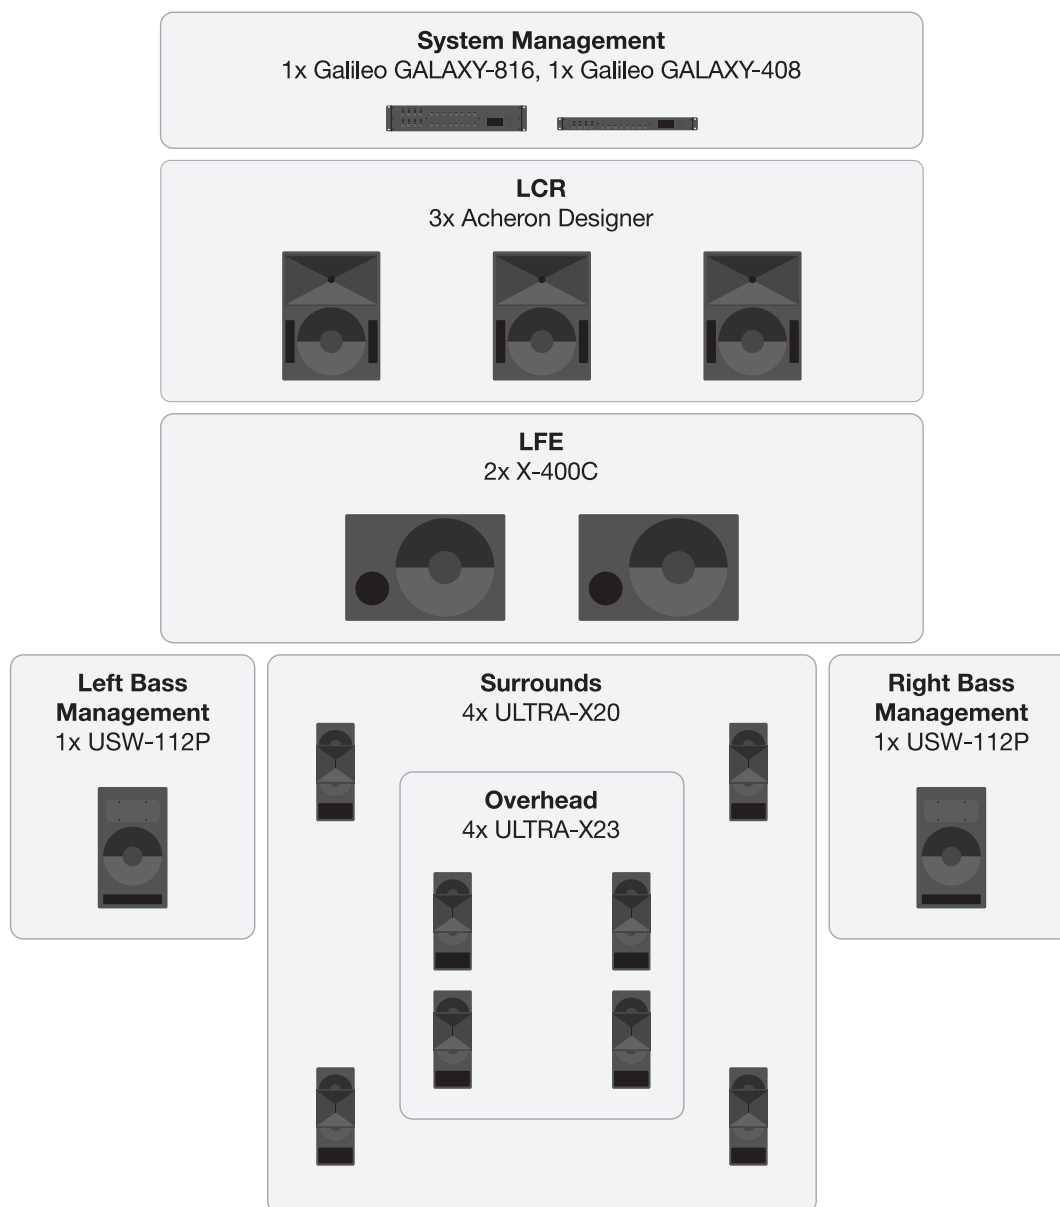

# Residential Cinema

SYSTEM EXAMPLES

## Meyer Sound **Black** 7.1.4

# Meyer Sound **Blue** 7.1.4