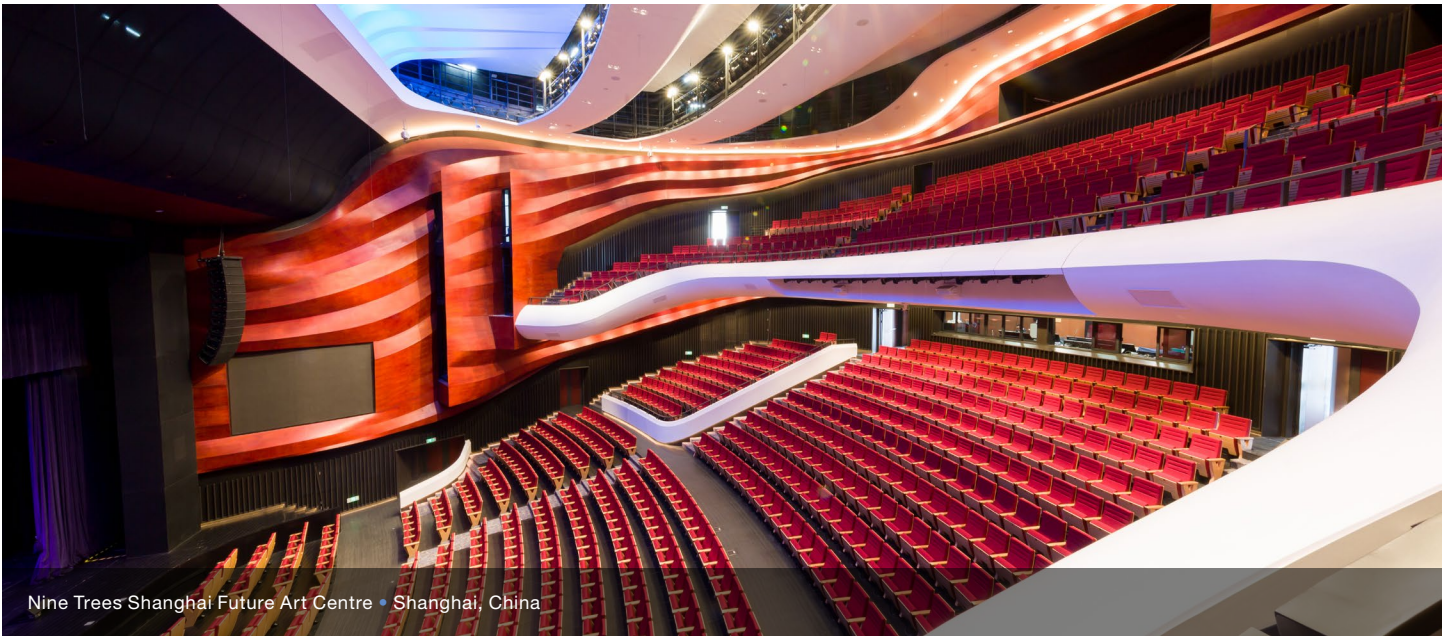

Nine Trees Shanghai Future Art Centre • Shanghai, China

- Maersk Tower - Auditorium B
  Copenhagen, Denmark
- Maersk Tower - Large Auditorium
  Copenhagen, Denmark
- Main Theatre at Taiwan
  Traditional Theatre Center
  Taipei, Taiwan
- McClarty Center for Fine &
  Performing Arts
  Reedley College
  Reedley, United States
- MISD Center for the
  Performing Arts
  Mansfield, United States
- Michael Jackson ONE
  by Cirque du Soleil
  Las Vegas, United States
- Moscow City Hall
  Moscow, Russia
- Moss Kulturhus
  Moss, Norway
- Multipurpose Room
  King Abdullah University
  of Science and Technology
  Jeddah, Saudi Arabia
- MUMUTH
  Graz, Austria
- Museum of the Bible Theatre
  Washington D.C., United States
- Music Multimedia Room
  McGill University
  Montreal, Canada
- National Museum
  Oslo, Norway
- National Sawdust
  Brooklyn, United States
- NetApp Founders Theatre
  Sunnyvale, United States
- NEW BUND 31 Performing Arts
  Center – Grand Theater
  Shanghai, China
- Newport Performing Arts Center
  Newport, United States
- Nine Trees Shanghai
  Future Art Centre
  Shanghai, China
- Northland Church
  Orlando, United States
- Northwestern ViSOR
  Evanston, United States
- O by Cirque du Soleil
  Las Vegas, United States
- Oceanside High School
  Performing Arts Center
  Oceanside, United States
- Octave 9
  Seattle, United States
- Olavshallen Concert Hall
  Trondheim, Norway
- Orebro University
  Orebro, Sweden
- Palo Alto High School
  Performing Arts Center
  Palo Alto, United States
- Pan
  Grimstad Kulturhus
  Grimstad, Norway
- Parche
  Oakland, United States
- Parque Cultural Valparaiso
  Valparaiso, Chile
- Paviljonki
  Jyväskylä, Finland
- Pearson Theatre
  Berkeley, United States
- Peer Gynt Hall of Grieghallen
  Bergen, Norway
- Phyllis Wattis Theater
  San Francisco, United States
- PIF Tower Auditorium
  Riyadh, Saudi Arabia
- PVC Theater
  Palo Verde College
  Palo Verde, United States