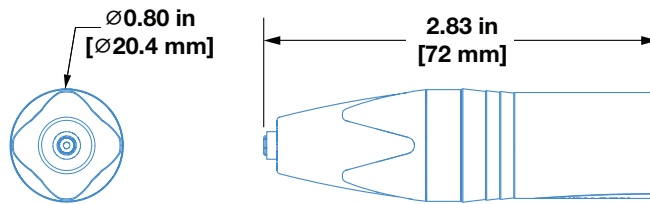

DAD6001 Preampifier

Length 2.83 in (72 mm)
Diameter 0.75 in (19 mm)

Connection

XLR