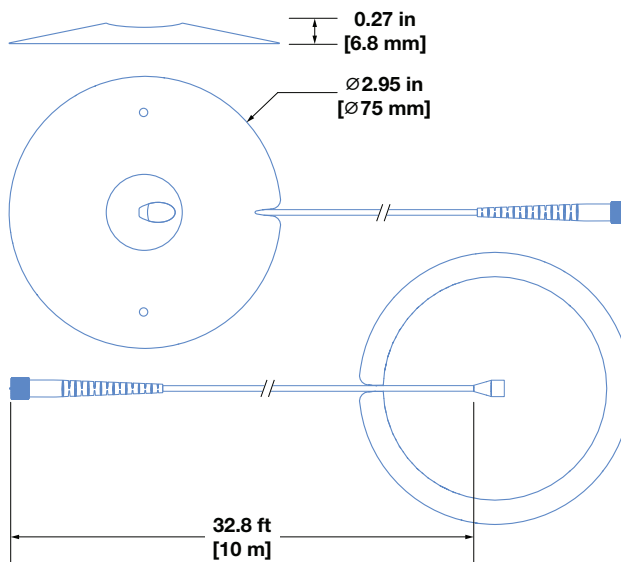

### CSM 4000 Shock Mount (available from DPA)

Height 4.51 in (114 mm)  
Diameter 2.48 in (63 mm)

**4060(B/W)-MC Miniature Omni (Unmounted)**

Model CONSTEL 4060B-MC (Black) - PN 40.166.031.01  
 Model CONSTEL 4060W-MC (White) - PN 40.166.031.02

**Capsule**

Length 0.50 in (12.7 mm)  
 Diameter 0.21 in (5.4 mm)

**Connection**

Microdot connector  
 Diameter 0.23 in (6 mm)

**Cable**

Length 32.8 ft (10 m)

**DAD6001 Preampifier**

Length 2.83 in (72 mm)  
 Diameter 0.75 in (19 mm)

**Connection**

XLR

**BLM4060-MC Miniature Omni (Boundary Mounted)**

Model CONSTEL BLM4060-MC (Black only) - PN 40.166.030.01

**Boundary Mount**

Height 0.35 in (9 mm)  
 Diameter 2.95 in (75 mm)

**Connection**

Microdot connector  
 Diameter 0.23 in (6 mm)

**Cable**

Length 32.8 ft (10 m)

**DAD6001 Preampifier**

Length 2.83 in (72 mm)  
 Diameter 0.75 in (19 mm)

**Connection**

XLR