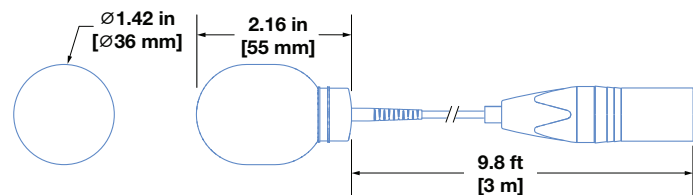

4011ER-MC Capsule with DUA0041 Windscreen

Length 2.16 in (55 mm)
Diameter 1.42 in (36 mm)