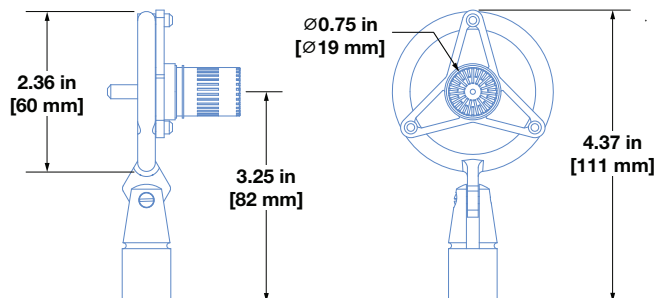

Integrated

**Connection**

XLR (Integrated)

**4011C-MC Microphone with DUA0041 Windscreen**

Length 3.35 in (85 mm)  
Diameter 1.42 in (36 mm)

**4011ER-MC Cardioid w/Cable and Preamp**

Model CONSTEL 4011ER-MC (Black only) - PN 40.166.045.21

**Capsule**

Length 1.38 in (35 mm)  
Diameter 0.75 in (19 mm)

**Preamplifier**

Length 2.83 in (72 mm)  
Diameter 0.75 in (19 mm)

**Cable**

Length 9.8 ft (3 m)

**Connection**

XLR

**4011ER-MC Capsule with DUA0041 Windscreen**

Length 2.16 in (55 mm)  
Diameter 1.42 in (36 mm)

**CSM 4000 Shock Mount (available from DPA)**

Height 4.51 in (114 mm)  
Diameter 2.48 in (63 mm)

### Microphone

Length 8.35 in (212 mm)  
Diameter 0.75 in (19 mm)