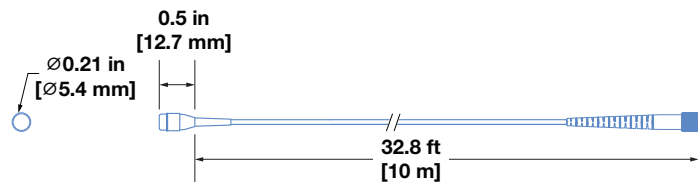

4060(B/W)-MC Miniature Omni (Unmounted)

Model CONSTEL 4060B-MC (Black) - PN 40.166.031.01
Model CONSTEL 4060W-MC (White) - PN 40.166.031.02

Capsule

Length 0.50 in (12.7 mm)
Diameter 0.21 in (5.4 mm)

Connection

Microdot connector
Diameter 0.23 in (6 mm)