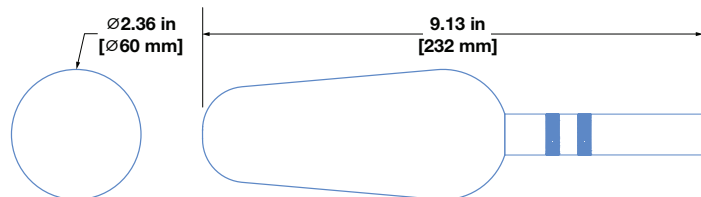

Connection

XLR (Integrated)

4017B-MC Microphone with DUA0073 Windscreen

Length 9.13 in (232 mm)
Diameter 2.36 in (60 mm)