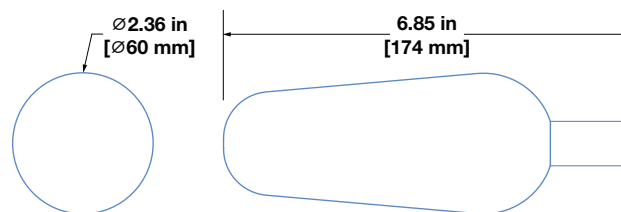

Connection

XLR (Integrated)

4017C-MC Microphone with DUA0073 Windscreen

Length 6.85 in (174 mm)
Diameter 2.36 in (60 mm)