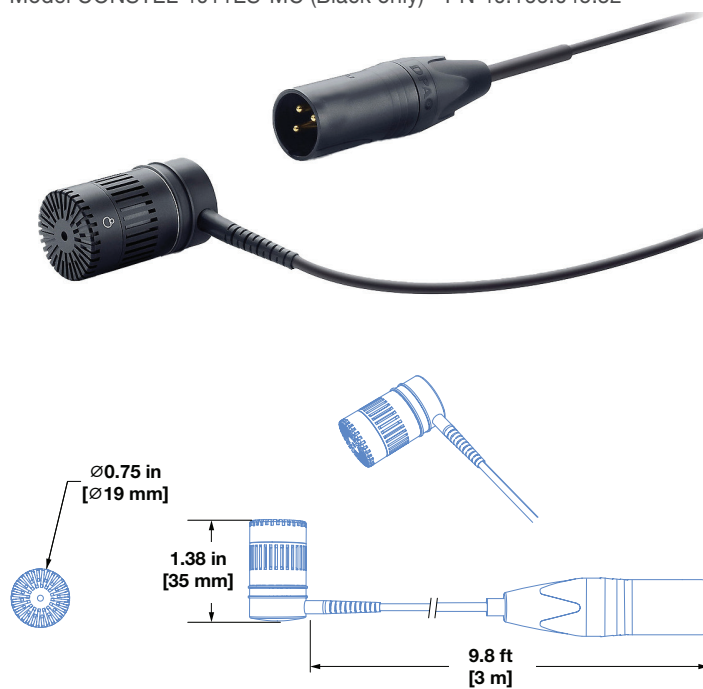

4018ES-MC Supercardioid w/Cable & Preamp

Model CONSTEL 4011ES-MC (Black only) - PN 40.166.045.32

Capsule

Length 1.38 in (35 mm)
Diameter 0.75 in (19 mm)

Preamplifier

Length 2.83 in (72 mm)
Diameter 0.75 in (19 mm)

Cable

Length 9.8 ft (3 m)

Connection

XLR