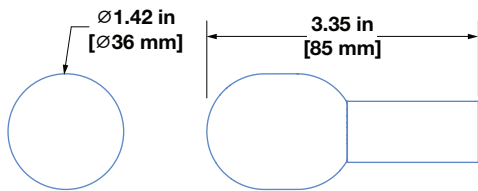

Connection

XLR (Integrated)

4011C-MC Microphone with DUA0041 Windscreen

Length 3.35 in (85 mm)
Diameter 1.42 in (36 mm)