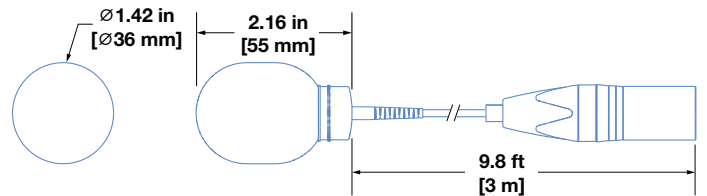

**Capsule**

Length 1.38 in (35 mm)  
Diameter 0.75 in (19 mm)

**Preamplifier**

Length 2.83 in (72 mm)  
Diameter 0.75 in (19 mm)

**Cable**

Length 9.8 ft (3 m)

**Connection**

XLR

**4011ER-MC Capsule with DUA0041 Windscreen**

Length 2.16 in (55 mm)  
Diameter 1.42 in (36 mm)

**CSM 4000 Shock Mount (available from DPA)**

Height 4.51 in (114 mm)  
Diameter 2.48 in (63 mm)