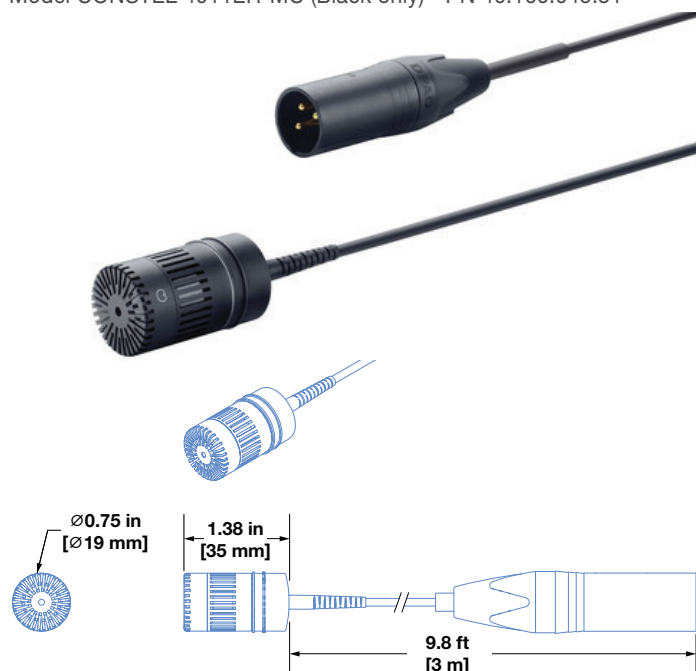

4018ER-MC Supercardioid w/Cable & Preamp

Model CONSTEL 4011ER-MC (Black only) - PN 40.166.045.31

Capsule

Length 1.38 in (35 mm)
Diameter 0.75 in (19 mm)

Preamplifier

Length 2.83 in (72 mm)
Diameter 0.75 in (19 mm)

Cable

Length 9.8 ft (3 m)

Connection

XLR