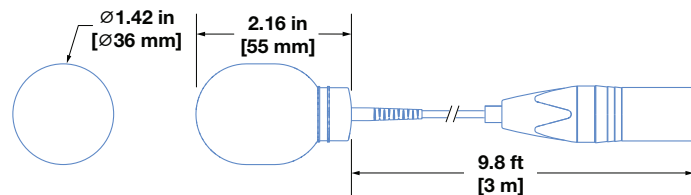

4011ES-MC Capsule with DUA0041 Windscreen

Length 2.16 in (55 mm)
Diameter 1.42 in (36 mm)