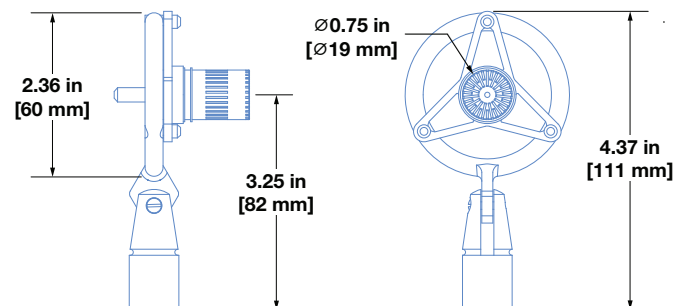

CSM 4000 Shock Mount (available from DPA)

Height 4.51 in (114 mm)
Diameter 2.48 in (63 mm)