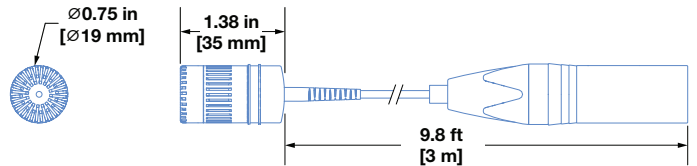

Integrated

**Connection**

XLR (Integrated)

**4011C-MC Microphone with DUA0041 Windscreen**

Length 3.35 in (85 mm)  
Diameter 1.42 in (36 mm)

**4011ER-MC Cardioid w/Cable and Preamp**

Model CONSTEL 4011ER-MC (Black only) - PN 40.166.045.21

**Capsule**

Length 1.38 in (35 mm)  
Diameter 0.75 in (19 mm)

**Preamplifier**

Length 2.83 in (72 mm)  
Diameter 0.75 in (19 mm)

**Cable**

Length 9.8 ft (3 m)

**Connection**

XLR