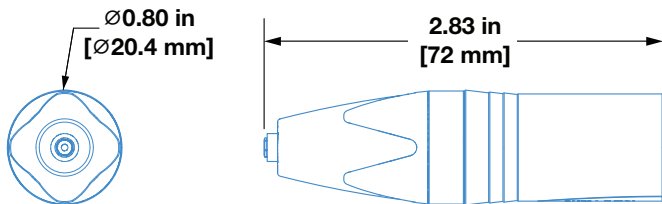

**Capsule**

Length 0.50 in (12.7 mm)  
 Diameter 0.21 in (5.4 mm)

**Connection**

Microdot connector  
 Diameter 0.23 in (6 mm)

**Cable**

Length 32.8 ft (10 m)

**DAD6001 Preampifier**

Length 2.83 in (72 mm)  
 Diameter 0.75 in (19 mm)