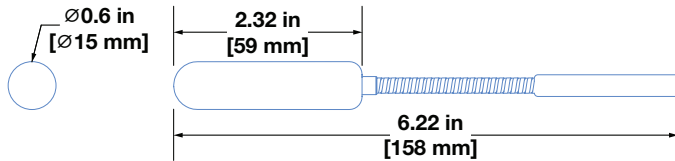

SC4098-(B/W)M15-MC Mini Cardioid w/Preamp (Gooseneck)

Model CONSTEL SC4098-BM15-MC (Black) - PN 40.166.053.21
Model CONSTEL SC4098-WM15-MC (White) - PN 40.166.053.22

Microphone

Length 6.22 in (158 mm)

Capsule/Windscreen

Length 2.32 in (59 mm)
Diameter 0.6 in (15 mm)

Cable

Length 16.4 ft (5 m)

Connection

Microdot connector
Diameter 0.23 in (6 mm)