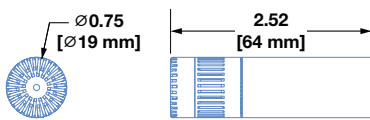

Constellation<sup>®</sup> Microphones

**4011C-MC Cardioid w/Compact Preamp**

Model CONSTEL 4011C-MC (Black only) - PN 40.166.045.22

**Microphone**

Length 2.52 in (64 mm)  
Diameter 0.75 in (19 mm)

**Preamplifier**