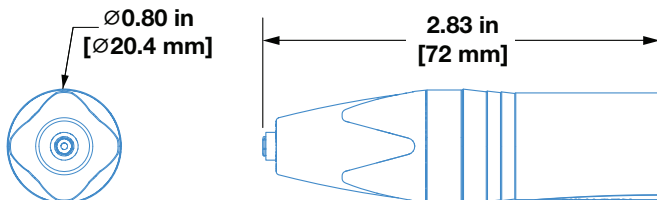

Spare Windscreen (available from DPA)

DUA0580B (Qty 5) black
DUA0580W (Qty 5) white

DAD6001 Preamplifier

Length 2.83 in (72 mm)
Diameter 0.75 in (19 mm)

Connection

XLR