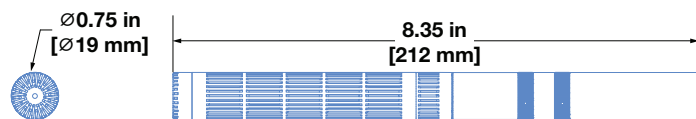

4017B-MC Shotgun w/Preamp

Model CONSTEL 4017B-MC (Black only) - PN 40.166.055.01

Microphone

Length 8.35 in (212 mm)
Diameter 0.75 in (19 mm)

Preamplifier

Integrated